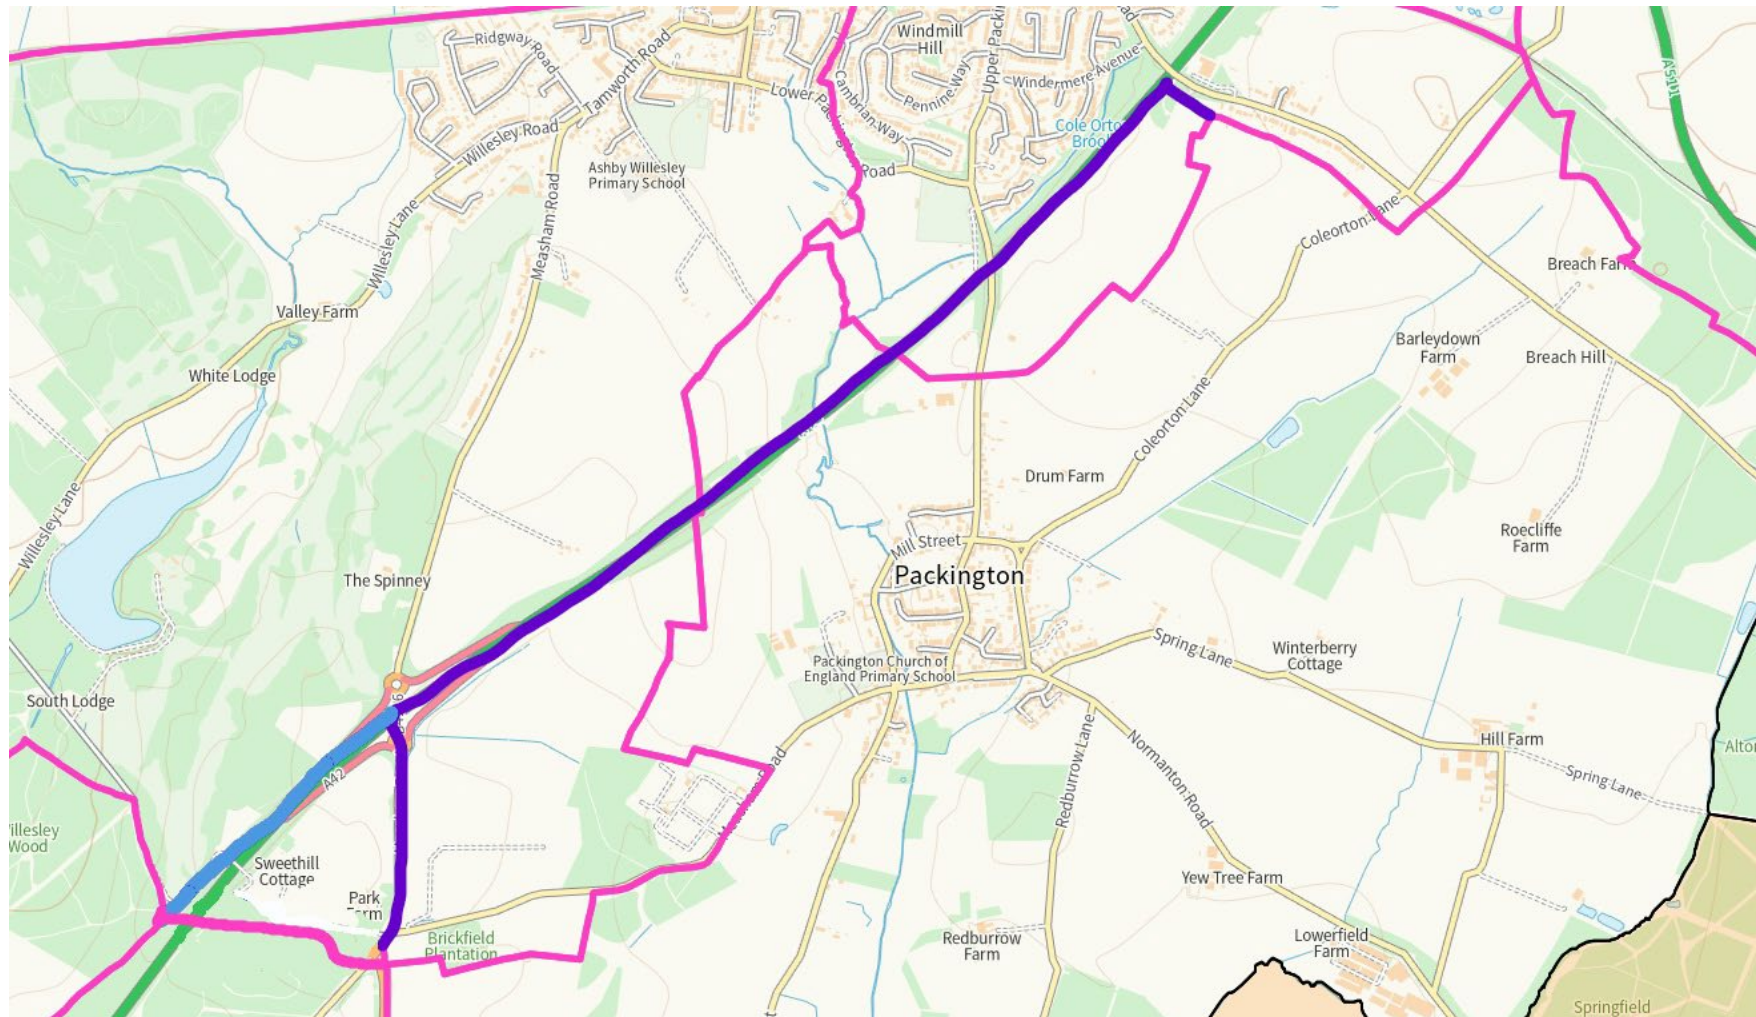

Ashby Town Council, Packington and Measham Boundary Proposals

This map is reproduced from Ordnance Survey material with the permission of Ordnance Survey on behalf of the Controller of his Majesty's Stationery Office. Crown copyright - Unauthorised reproduction infringes Crown Copyright and may lead to prosecution or civil proceedings